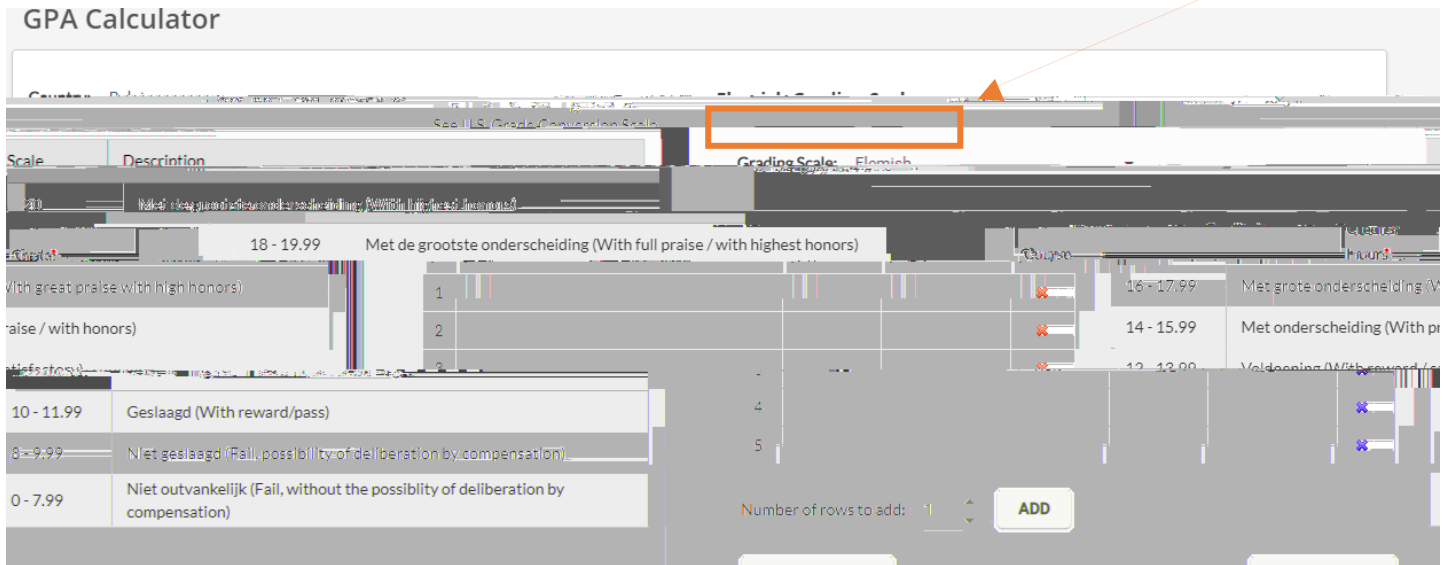

Underneath "Flemish Grading Scale" you can see: "See U.S. Conversion Scale". You need to click on this link.