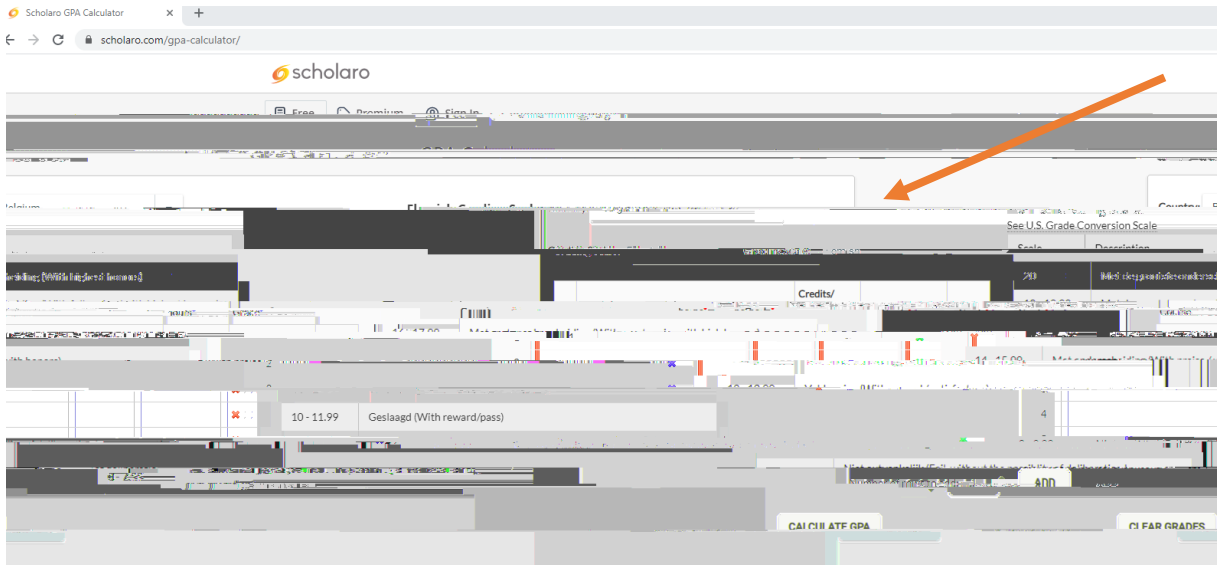

Underneath "Flemish Grading Scale" you can see: "See U.S. Conversion Scale". You need to click on this link.

You need to re-enter your country:

Click on the grading scale used at your Home Institution:

The conversion scale appears and gives you your U.S. grade accordingly. In the first step you saw what grade you need and here you can see if you have achieved the asked GPA. We don't need the American letter grade but the GPA grade corresponding to it.